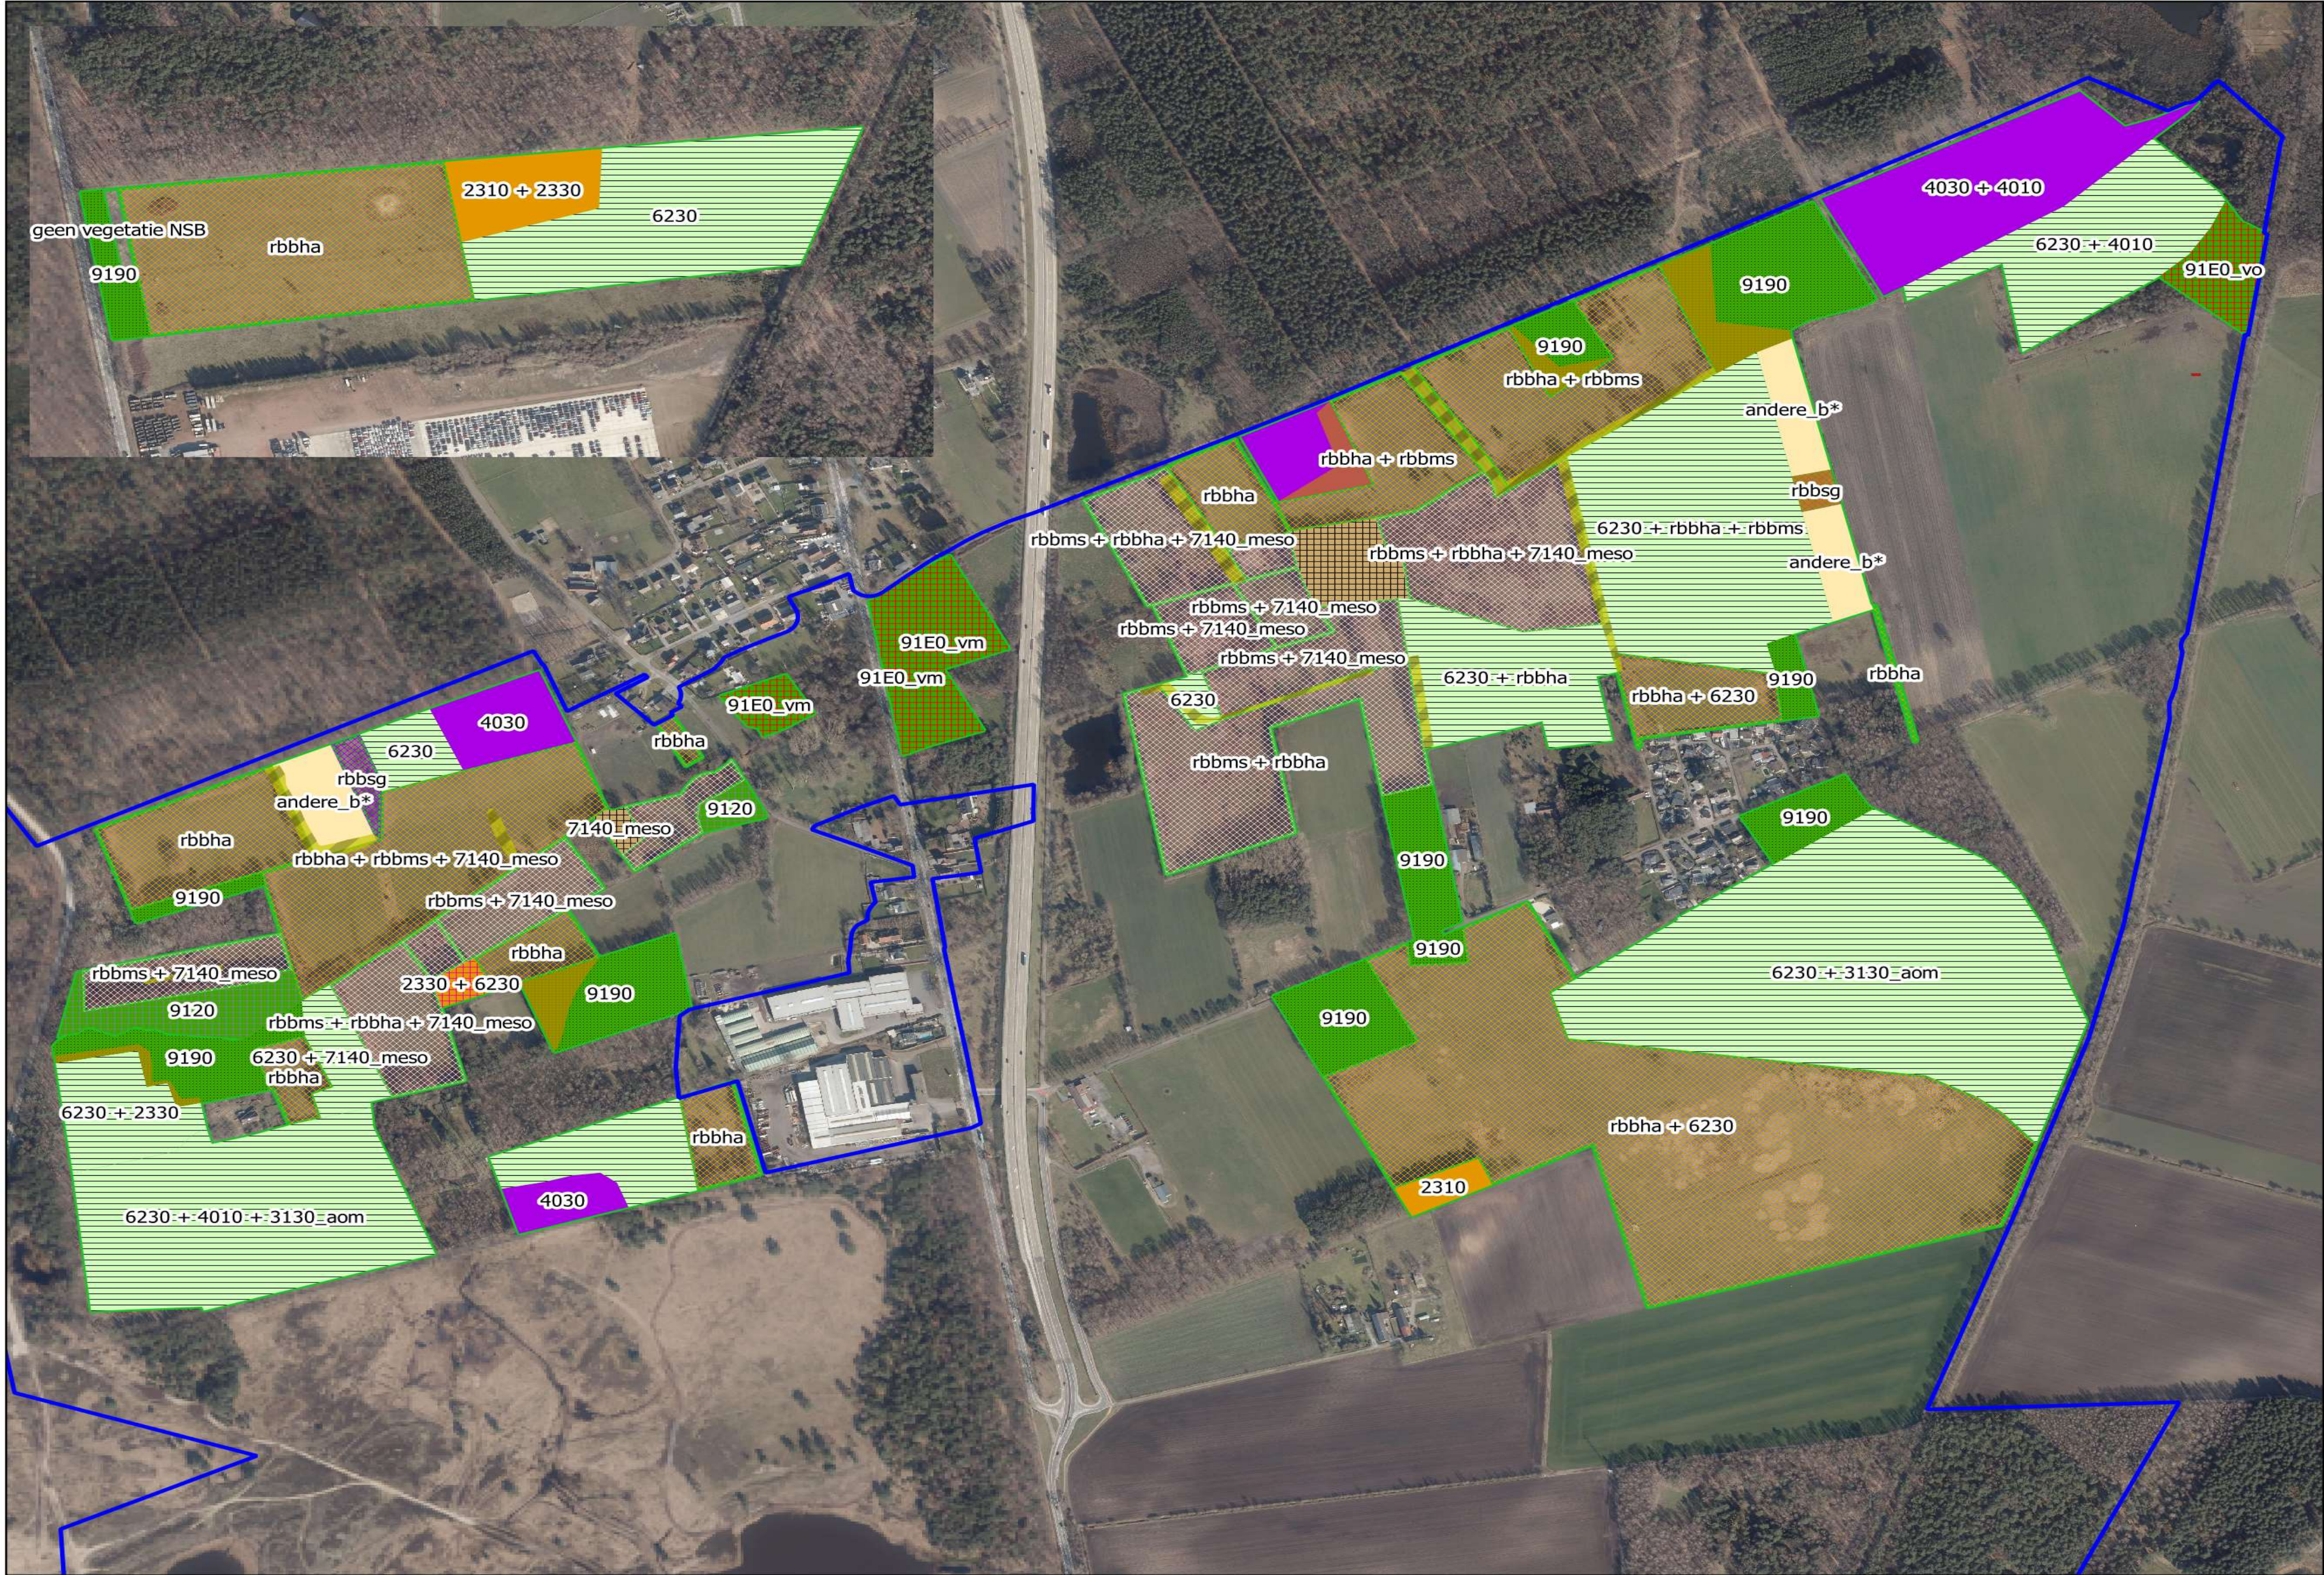

Vallei van de Zwarte beek

Streefbeeld

Legenda

- NBP BeheerobjectVlak
- Hakhoutzone
- Houtkant / Houtwal
- NBP GlobaalKader

Bron:
Orthofotomozaïek, middenschalig, winteropnamen,
kleur, 2016 (AGIV)
Cartoweb-Topo (NGI)

0 0.1 0.2 km

1:7318