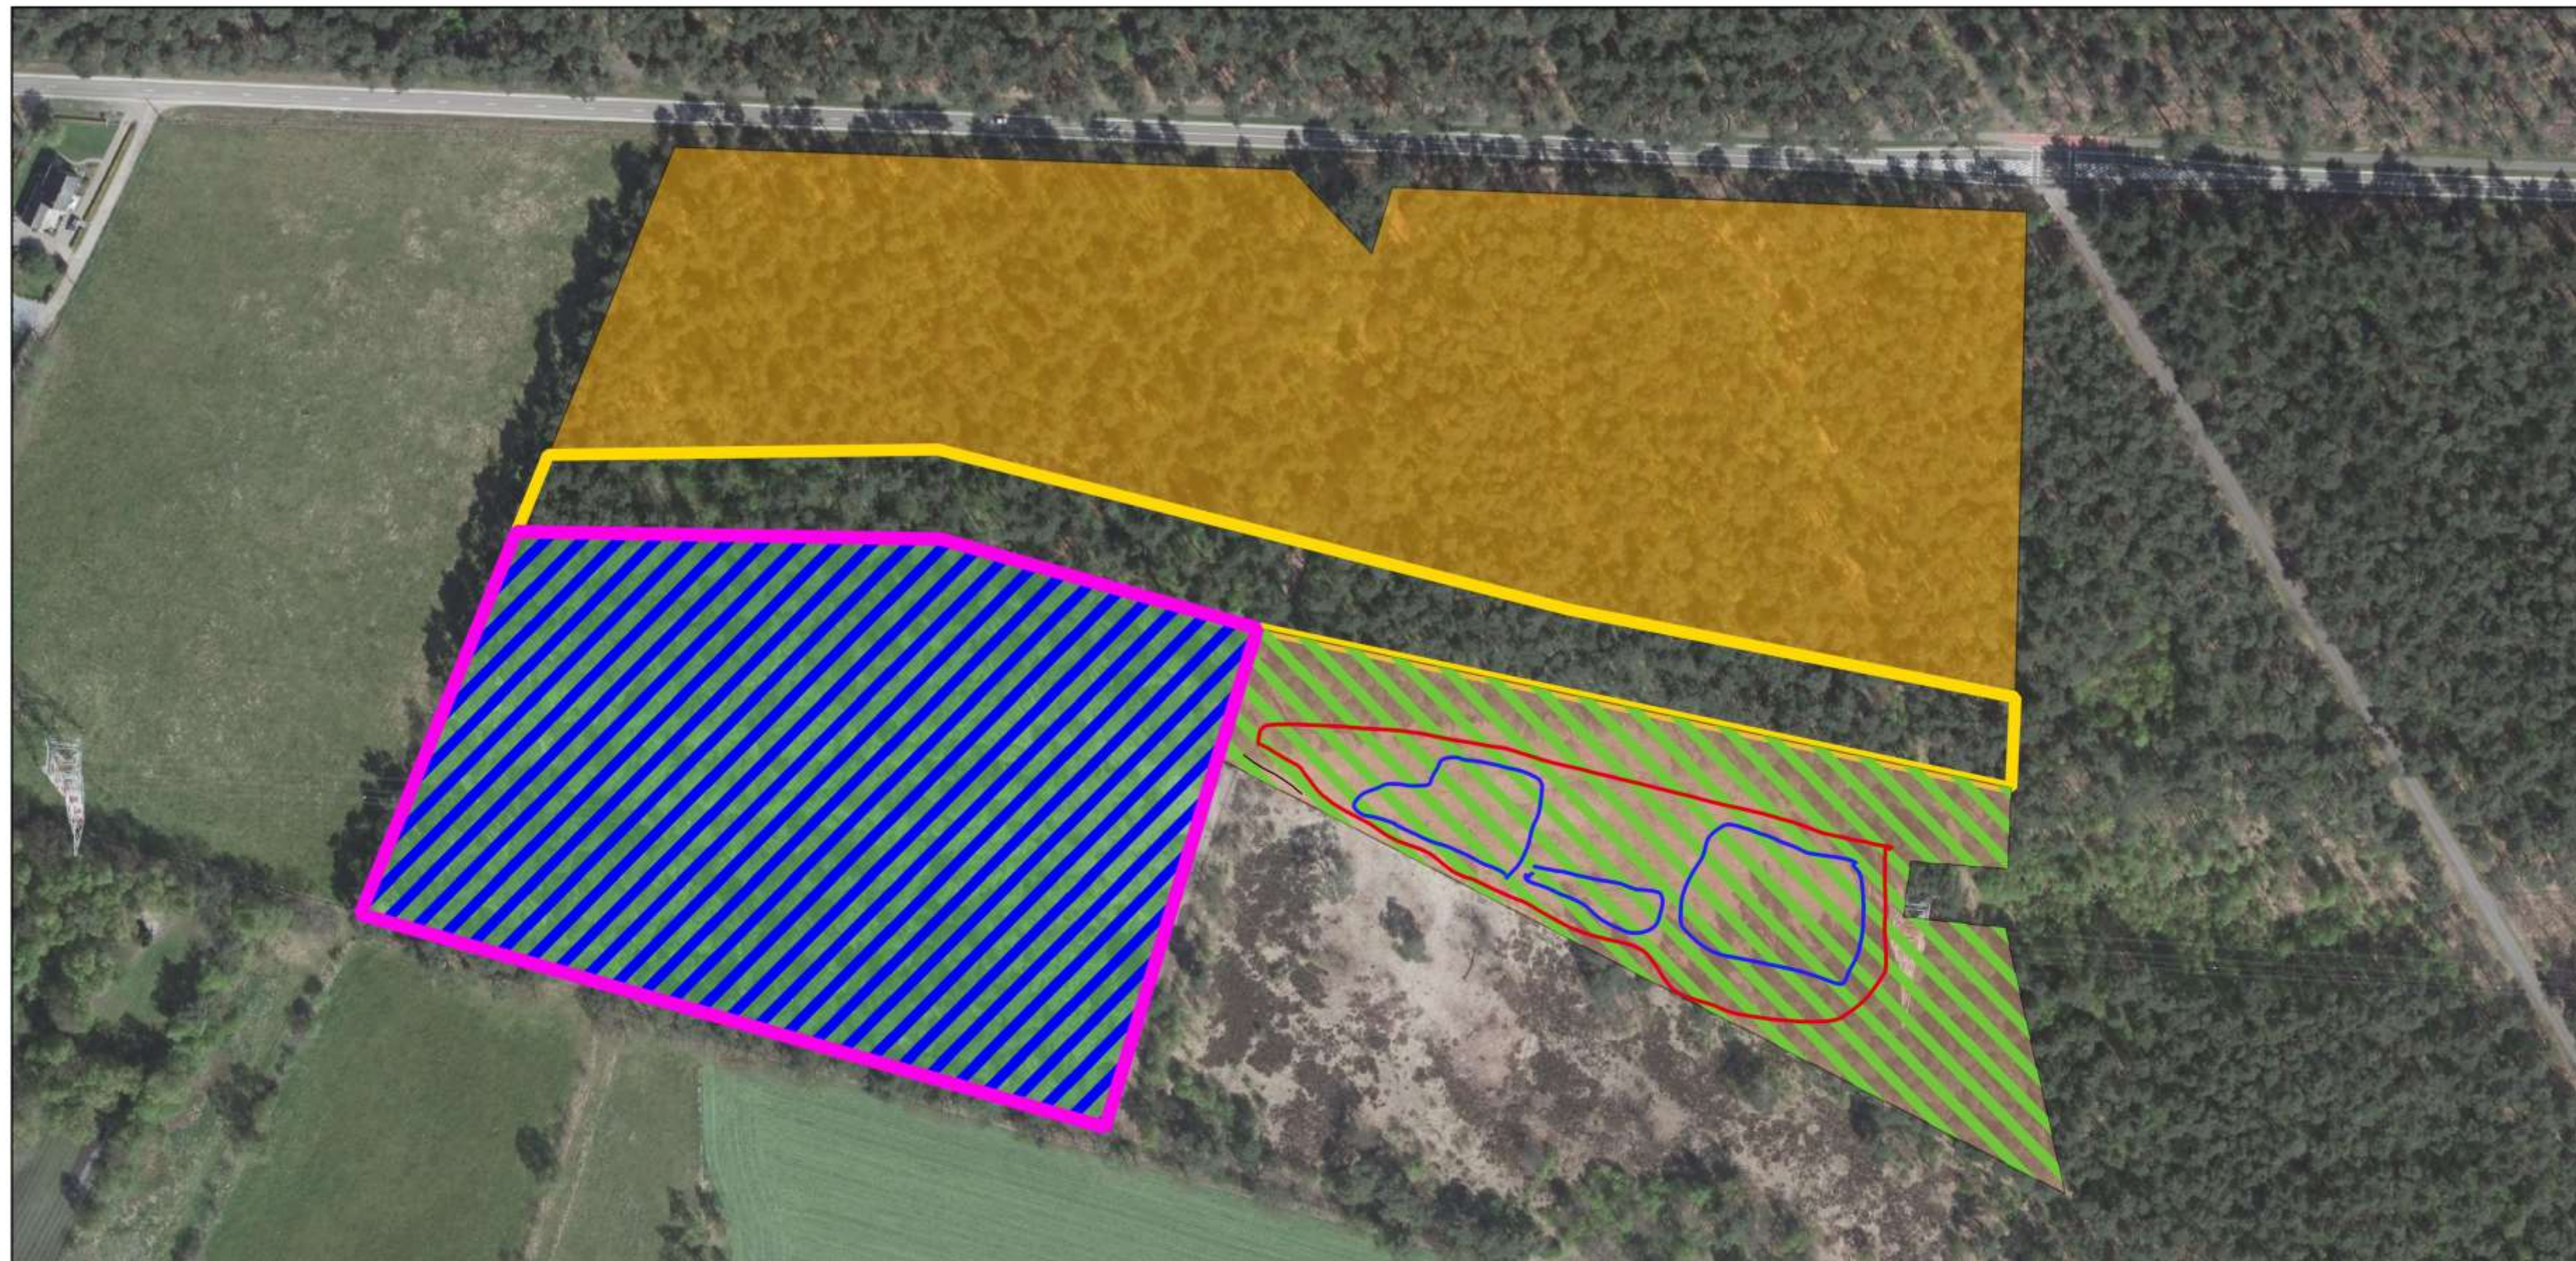

AANVRAAG PSN 2019

Natuurgebied VEEWEI

Bijlage 1: Maatregelen Werkzone 2

Legenda

Detailmaatregelen PSN 2019

- Bosfrezen 80%
- Chopperen 80%
- Exoten uittrekken en op hopen zetten
- Houtige opslag uittrekken en afvoeren
- Loofhout en exoten uittrekken en op hopen zetten in bos, uitgezonderd eik, spork, lijsterbes
- Plaggen 30% zeer kleinschalig
- Ursus raster plaatsen 630lm + oude raster opruimen 105lm + grondwaterput slaan en pomp installeren

0 0.02 0.04 km

1:1.669

Bron:
Orthofotomosaïek, middenschaalig, winteropnamen, kleur, 2016 (AGIV)
Cartoweb-Topo (NGI)